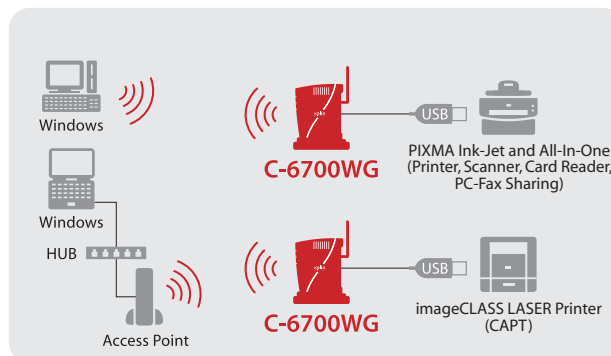

Network diagramm

Specifications

Wireless LAN	IEEE 802.11b/g
Wireless Security	WEP (64/128bit), SSID, WPA-PSK (TKIP/AES), WPA2
Wired LAN	10Base-T, 100Base-TX (Auto Sense)
USB Interface	USB2.0 Hi-Speed (A type) x 1
Operating Systems*	Windows Me/98/95, Windows 7/Vista/XP/2000, Windows Server 2008/2003
Supported Protocols	TCP/IP
Configuration	Setup Utility, Web Setup, TELNET, Windows Connect Now
Outer Dimensions	W: 36mm x D: 114mm x H: 138mm W: 1.42 x D: 4.49 x H: 5.43 in (Antenna and Stand not included)
Weight	172g / 5.55 oz (Antenna and Stand not included)
Power	AC Power Adapter, AC100-240V 50/60Hz
Power Consumption	Max 9W (DC5V 1.8A)
Content	C-6700WG, AC Power Adapter, CD-ROM (Setup Utility, Manual) Setup Guide, Warranty Card, Stand, Antenna

*) Network scanning, memory card reading and PC-Fax are available only for Windows 2000/XP/Vista.

Utility Software

Device Server Setup	Wizard style quick setup utility
CX Print	Client Software for Windows Printing
SX Virtual Link	For networking USB devices

sillex technology, Inc.

Canon® is a registered trademark of Canon Inc. sillex technology is a registered trademark of sillex technology, Inc. Other company or product names may be trademarks or registered trademarks of their respective owners. Technical information and specifications are subject to change without notice. © 2009 sillex technology europe GmbH. All rights reserved.

Global sales & support:

Europe Office
sillex technology europe GmbH
+49-2151-650090
Cost-free Hotline Germany:
0800-7453938 (SILEX EU)
www.sillexeurope.com
> contact@sillexeurope.com

Corporate Headquarters
sillex technology, Inc.
+81-774-98-3782
www.sillex.jp
> support@sillex.jp

US Office
sillex technology america, Inc.
+1-801-747-0656
Cost-free Hotline USA:
866-765-8761
www.sillexamerica.com
> contact@sillexamerica.com

China Office
sillex technology beijing, Inc.
+86-10-8497-1430
www.sillex.com.cn
> contact@sillex.com.cn