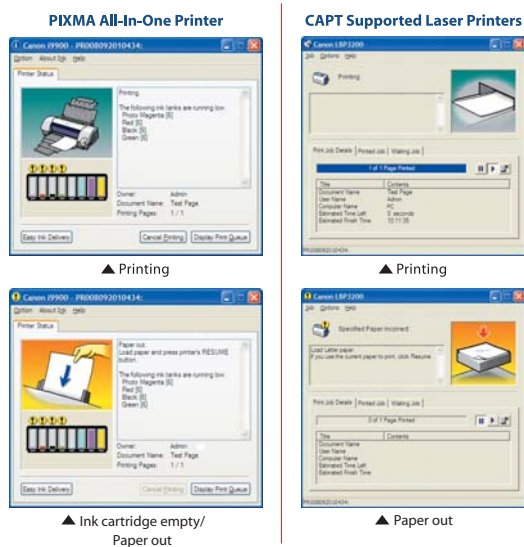

Ideal for sharing Canon Multi-Function and USB printers

Features and benefits

- **Convert your Canon MFP and printers to a shared network resource**
  With the C-6700WG, you can remotely share a Canon USB MFP/printer over the network while at home with your family members or at the office with co-workers.
- **Network printing, scanning, memory card sharing and PC fax.**
  The C-6700WG provides easy wireless network access with full functionalities of the compatible Canon device.
- **Real-time Canon printer status monitoring support**
  The convenience of the Canon status monitoring function is available on the network as if it was locally connected to your PC. You can remotely monitor various defined printer operating conditions such as ink levels and paper empty on a real-time basis.

1. **Easy wireless configuration with Microsoft Windows Connect Now***
     The C-6700WG supports Microsoft Windows Connect Now. It simplifies the complicated wireless network initial configuration. The process is very easy. Use the Windows XP Connect Now wizard, save the results on your USB flash thumb drive, and then insert the thumb drive to the C-6700WG. It automatically creates the wireless configuration instantly. Alternatively, the C-6700WG can be configured over a wired LAN connection.
2. Supported only with Windows XP Service Pack 2 or greater

- **Advanced Wireless Security Support**
  64/128 WEP is supported as well as WPA-PSK (TKIP/AES) to securely print, scan or store your data over the wireless network.