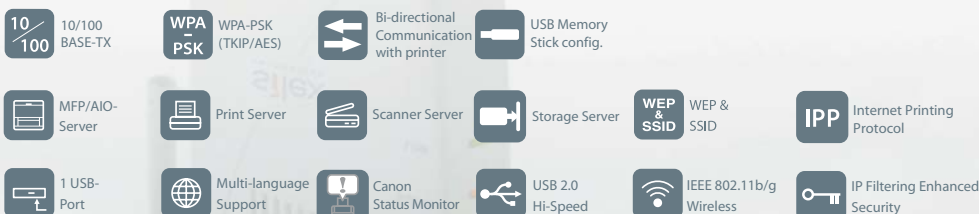

Wireless/Wired USB Hi-Speed 11g Print Server Canon C-6700WG

Ideal for

Canon
PIXMA
Ink-Jet

Canon
imageCLASS
CAPT Laser printers

Canon
PIXMA
Multi-Function printers

Ideal for sharing Canon Multi-Function and USB printers

The C-6700WG provides convenience and flexibility to share your Canon Multi-function and USB-printer on a Wireless or Wired Local Area Network.

Like the rest of silex's C-Series products, the C-6700WG is developed in close association with Canon.

Ideal for sharing Canon Multi-Function and USB printers

Features and benefits

- Convert your Canon MFP and printers to a shared network resource**
 With the C-6700WG, you can remotely share a Canon USB MFP/printer over the network while at home with your family members or at the office with co-workers.
- Network printing, scanning, memory card sharing and PC fax.**
 The C-6700WG provides easy wireless network access with full functionalities of the compatible Canon device.
- Real-time Canon printer status monitoring support**
 The convenience of the Canon status monitoring function is available on the network as if it was locally connected to your PC. You can remotely monitor various defined printer operating conditions such as ink levels and paper empty on a real-time basis.